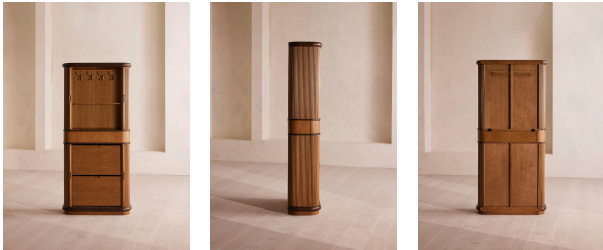

Dorian Entryway Closet

£3,746

Regular

£2,997

Membership

Product details

This closet has upper and lower cupboards fitted with a flip drawer, shelves and hooks to offer storage space for shoes, jackets and more. Mirroring the curved storage spaces seen throughout the bedrooms of White City House, the Dorian entryway closet has a chunky, rounded frame carved from oak wood with olive ash burl drawers. Its upper and lower tambour cupboards house an adjustable shelf, storage hooks and shoe racks, as well as one drawer.

Dimensions

Product dimensions: H215 x W100 x D43cm / H85 x W39 x D17"

Product weight: 132kg / 291lbs

Number of boxes: 2

* Box 1 : H124 x W144 x D57cm / H48.8 x W56.7 x D22.4"

* Box 2 : H150 x W116 x D58cm / H59.1 x W45.7 x D22.8"

Drawer dimensions: Top Drawer: H7 x W67 x D35cm /

Shoe Storage: H16 x W66 x D35cm

Feet: Plastic Glide

Finish: Mid-Tone Oak and Burl, Dark Oak and Antique Brass

Frame: Oak Wood, Poplar Wood and MDF

Handles: Stainless Steel