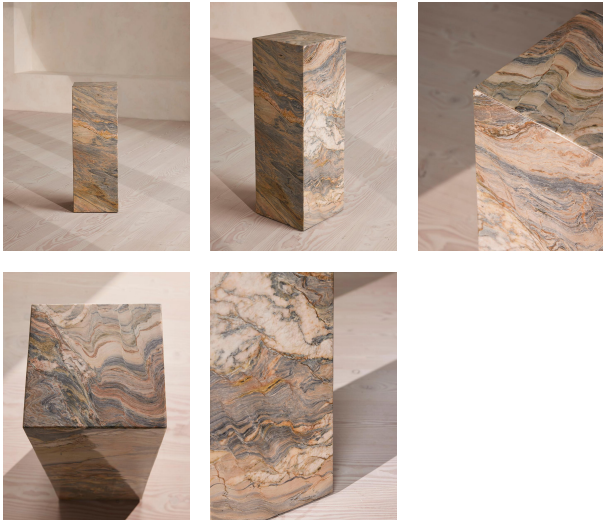

Dimensions

Product dimensions: H65 x W30 x D30cm / H26 x W12 x D12"

Product weight: 46kg / 101.4lbs

Packaged or boxed dimensions: H59 x W88 x D53cm / H23.2 x W34.6 x D20.9"

Packaged or boxed weight: 65kg / 143.3lbs