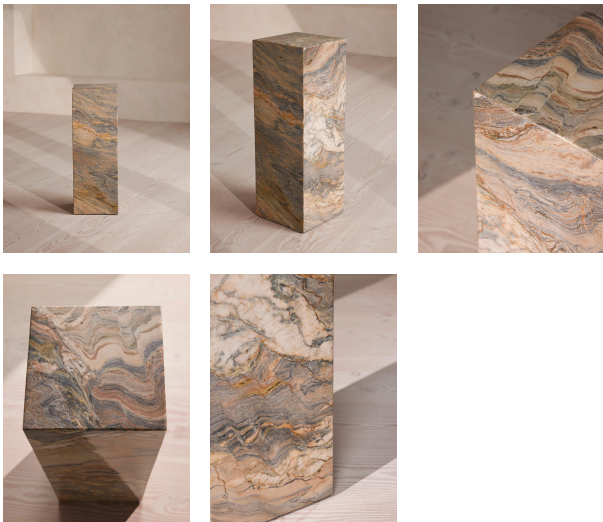

Dimensions

Product dimensions: H65 x W30 x D30cm / H26 x W12 x D12"

Product weight: 46kg / 101.4lbs

Packaged or boxed dimensions: H59 x W88 x D53cm / H23.2 x W34.6 x D20.9"

Packaged or boxed weight: 65kg / 143.3lbs