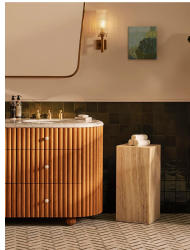

Delos Plinth, Wood Onyx, Small

£648 Regular

£518 Membership

Sizes

Small, Large

Product details

This plinth is carved from a special variation of onyx that closely mimics the appearance of wood. The Delos plinth has a minimalist silhouette available in a choice of stone. Wood onyx is a natural stone characterised by light-coloured patterning that closely resembles the look of wood.

Dimensions

Product dimensions: H65 x W30 x D30cm / H26 x W12 x D12"

Product weight: 46kg / 101.4lbs

Packaged or boxed dimensions: H59 x W88 x D53cm / H23.2 x W34.6 x D20.9"

Packaged or boxed weight: 65kg / 143.3lbs