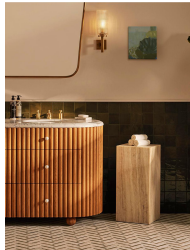

Delos Plinth, Wood Onyx, Small

£648

Regular

£518

Membership

Sizes

Small, Large

Product details

The Delos plinth has a minimalist silhouette available in a choice of stone. Wood onyx is a natural stone characterised by light-coloured patterning that closely resembles the look of wood.

Dimensions

Product dimensions: H65 x W30 x D30cm / H26 x W12 x D12"

Product weight: 46kg / 101.4lbs

Packaged or boxed dimensions: H59 x W88 x D53cm / H23.2 x W34.6 x D20.9"

Packaged or boxed weight: 65kg / 143.3lbs