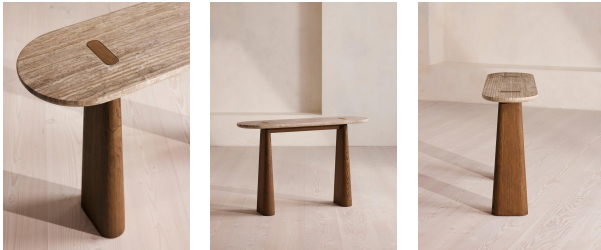

### Product details

Our pill-shaped Althea console table features a silver travertine top on tapered oak legs. This sleek console table highlights unfilled travertine stone to echo the raw and organic material finishes at Soho Roc House. Sourced from Turkey, this particular stone displays shimmering tones of silver, grey, and cream. Solid oak legs are applied with a wire-brush finish for contrasting texture.

### Dimensions

Product dimensions: H85 x W135 x D38cm / H33 x W53 x D15"

Product weight: 55kg / 121.3lbs

Packaged or boxed dimensions: H68 x W158 x D34cm / H26.8 x W62.2 x D13.4"

Packaged or boxed weight: 75kg / 165.3lbs