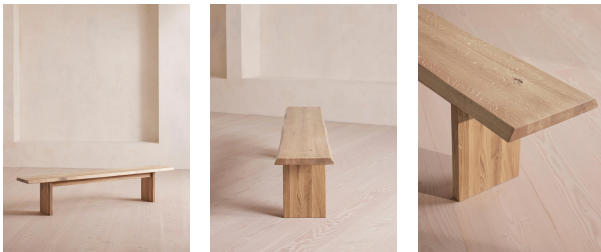

Matis Bench, Grey Oak, 280cm

£1,795

Regular

£1,526

Membership

Available in

Brown Oak

Natural

Grey Oak

Walnut

White Oak

Blackened Oak

Sizes

3-4 Seater, 2-3 Seater, 4-5 Seater

Product details

Made to order in oak wood distinguished by a characteristic live edge with natural knots and cracks.

Designed to sit alongside our Matis dining table, this bench is crafted from oak wood in a range of oiled finishes. Its design is characterised by raw details that echo the rustic setting of Soho Farmhouse, with no two pieces exactly alike.

polish. Avoid contact with water and other liquids.

Composition: Solid European Oak

Finish: Grey Oak

Removable legs: Yes

Seat depth: 35cm

Seat height: 45cm

Seat width: 280cm

Under seat clearance: 41cm