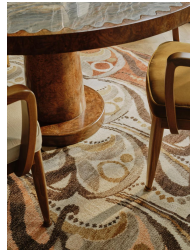

SOHO HOME

Fiore Dining Table, Brazilian Quartzite

£5,995

Regular

£5,096

Membership

Product details

A unique, scalloped top is made from Brazilian quartzite to create a table that seats up to six people.

Characterised by natural veining in deep, earthy tones, the scalloped top of the Fiore table is made with Brazilian quartzite to ensure no two pieces are completely alike. The table's round, pedestal silhouette features ash burl at the top and base with solid oak lipping.

Dimensions

Product dimensions: H77 x W140 x D140cm / H30 x W55 x D55"

Product weight: 98kg / 216.1lbs

Number of boxes: 2

* Box 1 : H165 x W154 x D44cm / H65 x W60.6 x D17.3"

* Box 2 : H33 x W99 x D94cm / H13 x W39 x D37"