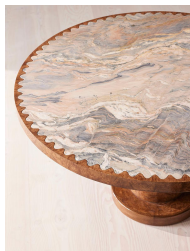

SOHO HOME

Fiore Dining Table, Brazilian Quartzite

£5,995

Regular

£5,096

Membership

Product details

A unique, scalloped top is made from Brazilian quartzite to create a table that seats up to six people.

Characterised by natural veining in deep, earthy tones, the scalloped top of the Fiore table is made with Brazilian quartzite to ensure no two pieces are completely alike. The table's round, pedestal silhouette features ash burl at the top and base with solid oak lipping.

Dimensions

Product dimensions: H77 x W140 x D140cm / H30 x W55 x D55"

Product weight: 98kg / 216.1lbs

Number of boxes: 2

* Box 1 : H165 x W154 x D44cm / H65 x W60.6 x D17.3"

* Box 2 : H33 x W99 x D94cm / H13 x W39 x D37"