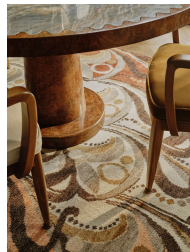

SOHO HOME

Fiore Dining Table, Brazilian Quartzite

£5,995

Regular

£5,096

Membership

Product details

A unique, scalloped top is made from Brazilian quartzite to create a table that seats up to six people.

Characterised by natural veining in deep, earthy tones, the scalloped top of the Fiore table is made with Brazilian quartzite to ensure no two pieces are completely alike. The table's round, pedestal silhouette features ash burl at the top and base with solid oak lipping.

Dimensions

Product dimensions: H77 x W140 x D140cm / H30 x W55 x D55"

Product weight: 98kg / 216.1lbs

Number of boxes: 2

* Box 1 : H165 x W154 x D44cm / H65 x W60.6 x D17.3"

* Box 2 : H33 x W99 x D94cm / H13 x W39 x D37"