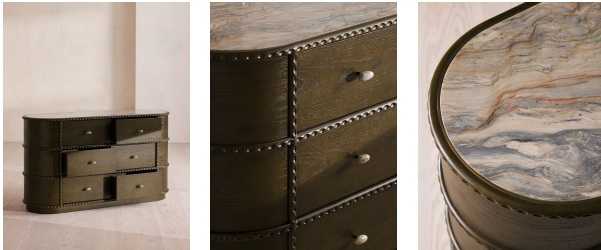

Pietro Six Drawer Dresser, Brazilian Quartzite

£3,995 Regular

£3,396 Membership

Product details

Our Pietro six-drawer dresser has been crafted from an olive stained oak. A combination of decorative details elevate its pill-shaped design, from the Brazilian quartzite top and antique brass inlay to carved wooden accents.

Brazilian quartzite is distinguished by deep and earthy tones of brown, gold, peach and burnt orange, with cooler blue and grey hues. No two pieces of stone are the same, making for an entirely unique interiors piece in the home. This dresser also comes in a co-ordinating bedside table.

Dimensions

Product dimensions: H84 x W149 x D50cm / H33 x W59 x D20"

Product weight: 114kg / 251.3lbs

Packaged or boxed dimensions: H114 x W164 x D65cm / H44.9 x W64.6 x D25.6"

Packaged or boxed weight: 132kg / 291lbs