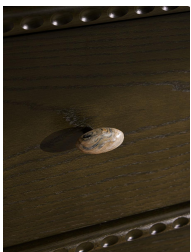

Dimensions

Product dimensions: H84 x W149 x D50cm / H33 x W59 x D20"

Product weight: 114kg / 251.3lbs

Packaged or boxed dimensions: H114 x W164 x D65cm / H44.9 x W64.6 x D25.6"

Packaged or boxed weight: 132kg / 291lbs