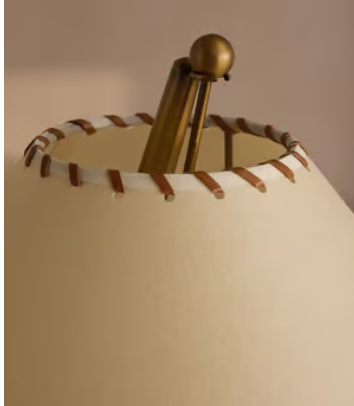

SOHO HOME

Wren Floor Lamp

\$1,395 Regular price

\$1,186 Member price

An angled, tapered parchment shade detailing with a leather lace trim complements a slanted oak base.

Stabilised by a circular cast iron base, the angular stem of our Wren floor lamp is carved from solid oak. At the top, a tapered shade is crafted from light-coloured parchment to let a soft, warm light shine through, and is finished with a contrasting leather lace trim.

Dimensions

Dimensions: H160 x W50 x D61cm / H63 x W20 x D24"

Weight: 10.7kg / 23.6lbs

Number of boxes: 2

Details

Assembly required: Yes

Base dimensions: H130 x W25 x W32cm

Bulb required: 1 / E27