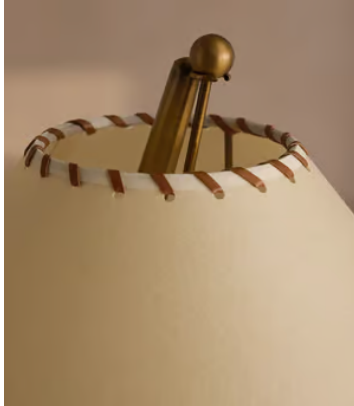

## Wren Floor Lamp

£995 Regular price

£846 Member price

An angled, tapered parchment shade detailing with a leather lace trim complements a slanted oak base.

Stabilised by a circular cast iron base, the angular stem of our Wren floor lamp is carved from solid oak. At the top, a tapered shade is crafted from light-coloured parchment to let a soft, warm light shine through, and is finished with a contrasting leather lace trim.