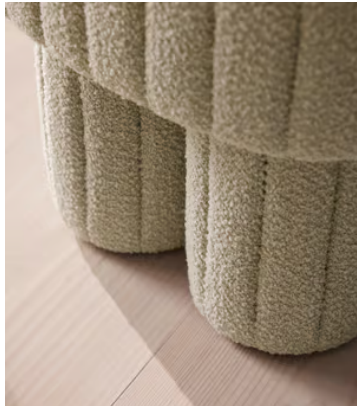

SOHO HOME

Rhea Footstool, Boucle, Pistachio

£750 Regular price

£638 Member price

A unique triangular silhouette is fully upholstered in a textured wool boucle.

This footstool takes design inspiration from the soft pastel colours seen in and around Soho House Copenhagen. Resting on tripod legs, fluted detail adds a further textural dimension.

Removable cushions: No

Removable legs: No

Seat depth: 43.5cm

Seat height: 44cm

Seat width: 45cm

Care instructions: Professional upholstery cleaner only

Available in 2 boucles

Pistachio

Kelp