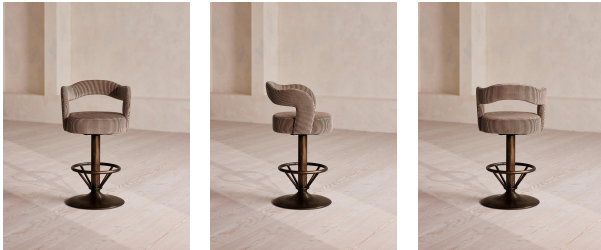

SOHO HOME

Rory Barstool, Regency Stripe

£1,395 Regular

£1,186 Membership

Product details

Perched on a swivel base, this style has a fully upholstered seat in a Regency Stripe velvet. The Rory bar stool's seat and wavy backrest are both fully upholstered in tactile velvet. Choose between a cool grey-blue colourway or a Regency Stripe pattern.

Dimensions

Product dimensions: H102.9 x W57 x D52.7cm / H29 x W15 x D15"

Product weight: 12.5kg / 27.6lbs

Packaged or boxed dimensions: H109 x W62 x D58cm / H42.9 x W24.4 x D22.8"

Packaged or boxed weight: 27.5kg / 60.6lbs

Hardware: Steel footrest and inlay

Removable cushions: No

Removable legs: No

Seat depth: 40cm

Seat height: 75cm

Seat width: 40cm

Under seat clearance: 63.5cm

Wood finish: Mid-tone