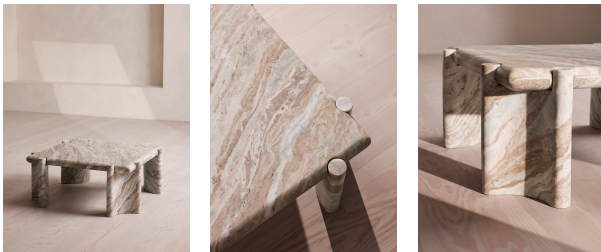

### Product details

Set on arc-shaped legs with a square tabletop softened by curved corners, a chunky silhouette is carved from Terra Bianca marble. Filled with locally sourced furniture and fabrics from Rajasthan, Soho House Mumbai forms the inspiration for this coffee table. Made in India, it is set on arc-shaped legs, with a square tabletop softened by curved corners. Its light-coloured Terra Bianca marble is sourced from India.

### Dimensions

Product dimensions: H37 x W91 x D91cm / H15 x W36 x D36"

Product weight: 135kg / 297.6lbs

Number of boxes: 2

\* Box 1 : H33 x W120 x D127cm / H13 x W47.2 x D50"

\* Box 2 : H72 x W53 x D72cm / H28.3 x W20.9 x D28.3"