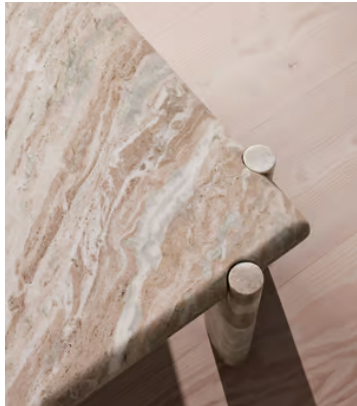

SOHO HOME

Lorella Coffee Table, Terra Bianca Marble

£2,995 Regular price

£2,546 Member price

Set on arc-shaped legs with a square tabletop softened by curved corners, a chunky silhouette is carved from Terra Bianca marble.

Filled with locally sourced furniture and fabrics from Rajasthan, Soho House Mumbai forms the inspiration for this coffee table. Made in India, it is set on arc-shaped legs, with a square tabletop softened by curved corners. Its light-coloured Terra Bianca marble is sourced from India.