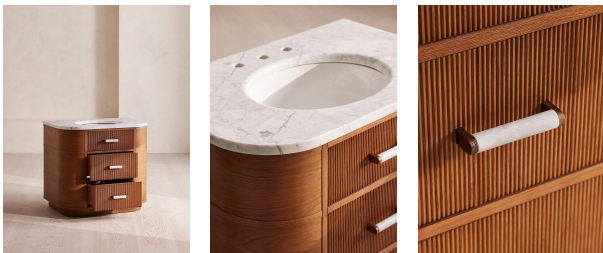

Dimensions

Product dimensions: H85 x W93 x D62cm / H33 x W37 x D24"

Product weight: 83kg / 183lbs

Number of boxes: 3