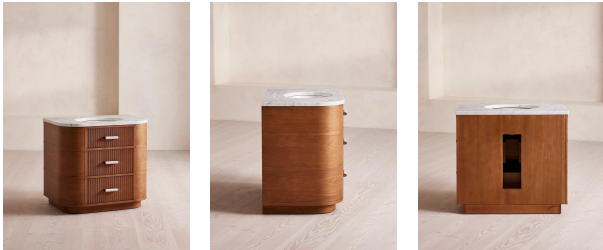

### Product details

This wraparound-style vanity features a honed top crafted from Carrara marble. Carved from a mix of mid-toned oak and a cream Italian marble, the Witley vanity is fitted with two ribbed drawers and an inset sink. It's styled here with the Lefroy Brooks Janey Mac taps in brushed brass.

### Dimensions

Product dimensions: H85 x W93 x D62cm / H33 x W37 x D24"

Product weight: 83kg / 183lbs

Number of boxes: 3