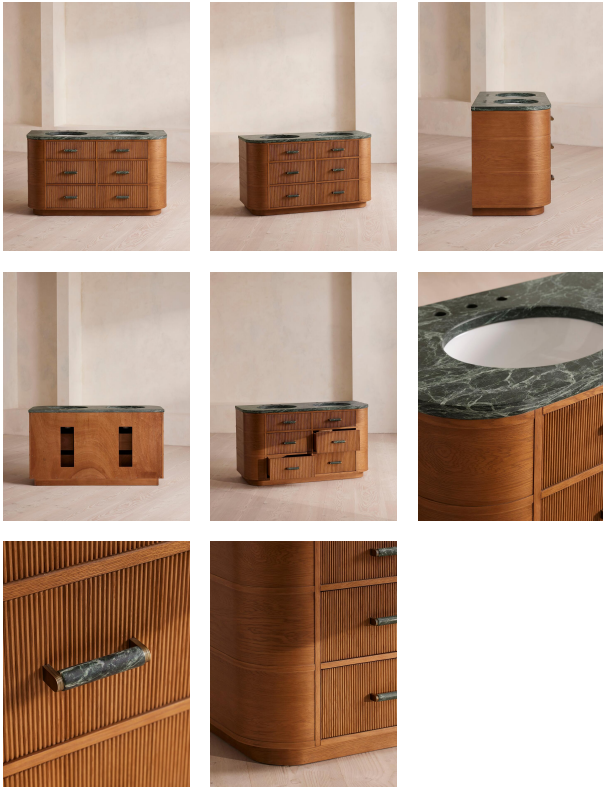

Witley Double Vanity Unit, Napoli Green Marble

£5,295 Regular

£4,501 Membership

Product details

This wraparound-style vanity features a honed top crafted from Napoli Green marble. Carved from a mix of mid-toned oak and a deep-green marble, the Witley double vanity is fitted with four ribbed drawers and twin inset sinks. It's styled here with the Lefroy Brooks Janey Mac taps in brushed brass.

Dimensions

Product dimensions: H85 x W151 x D62cm / H33 x W59 x D24"

Product weight: 150kg / 330.7lbs

Number of boxes: 3

Details

Assembly required: Yes

Backsplash included?: No

Basin overflow?: Yes

waterproof.

Composition: Oak Wood, Moisture Resistant Plywood, Moisture Resistant MDF, Oak Veneer, Steel, Ceramic

Sink and Napoli Green Marble

Counter thickness: 3cm

Drawer dimensions: H16.2 x W48.2 x D43.8cm

Tap hole diameter: 3.5cm

Taps included?: No

Type of tap: Mixer tap

Wood finish: Mid-tone