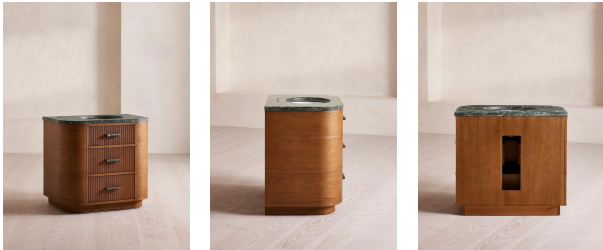

Witley Single Vanity Unit, Napoli Green Marble

£3,295 Regular

£2,801 Membership

Product details

This wraparound-style vanity features a honed top crafted from Napoli Green marble. Carved from a mix of mid-toned oak and a deep-green marble, the Witley vanity is fitted with two ribbed drawers and an inset sink. It's styled here with the Lefroy Brooks Janey Mac taps in brushed brass.

Dimensions

Product dimensions: H85 x W93 x D62cm / H33 x W37 x D24"

Product weight: 83kg / 183lbs

Number of boxes: 3

Details

Assembly required: Yes

Backsplash included?: No

Basin overflow?: Yes

waterproof.

Composition: Oak Wood, Moisture Resistant Plywood, Moisture Resistant MDF, Oak Veneer, Steel, Ceramic Sink and Napoli Green Marble

Counter thickness: 3cm

Drawer dimensions: H16.2 x W43.6 x D43.8cm