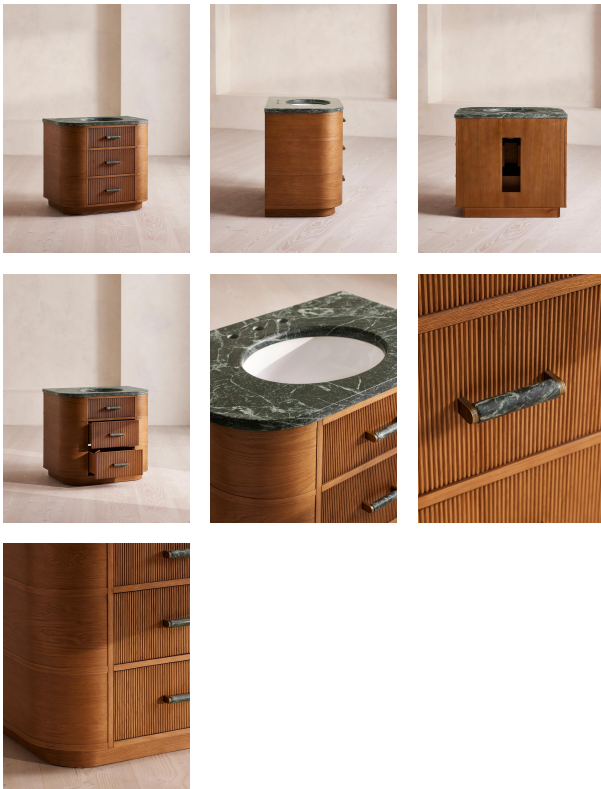

Witley Single Vanity Unit, Napoli Green Marble

£3,295 Regular

£2,801 Membership

Product details

This wraparound-style vanity features a honed top crafted from Napoli Green marble. Carved from a mix of mid-toned oak and a deep-green marble, the Witley vanity is fitted with two ribbed drawers and an inset sink. It's styled here with the Lefroy Brooks Janey Mac taps in brushed brass.

Dimensions

Product dimensions: H85 x W93 x D62cm / H33 x W37 x D24"

Product weight: 83kg / 183lbs

Number of boxes: 3

* Box 1 : H105 x W101 x D71cm / H41.3 x W39.8 x D28"

* Box 2 : H84 x W116 x D21cm / H33.1 x W45.7 x D8.3"

* Box 3 : H37 x W75 x D60cm / H14.6 x W29.5 x D23.6"

Details

Assembly required: Yes

Backsplash included?: No

Basin overflow?: Yes

Care instructions: To keep your vanity unit in the best condition, we advise the

Sink and Napoli Green Marble

Counter thickness: 3cm

Drawer dimensions: H16.2 x W43.6 x D43.8cm

Feet: Plastic glide

Finish: Mid-tone oak, antique brass and honed marble

Frame: Oak wood, moisture resistant plywood and moisture resistant MDF