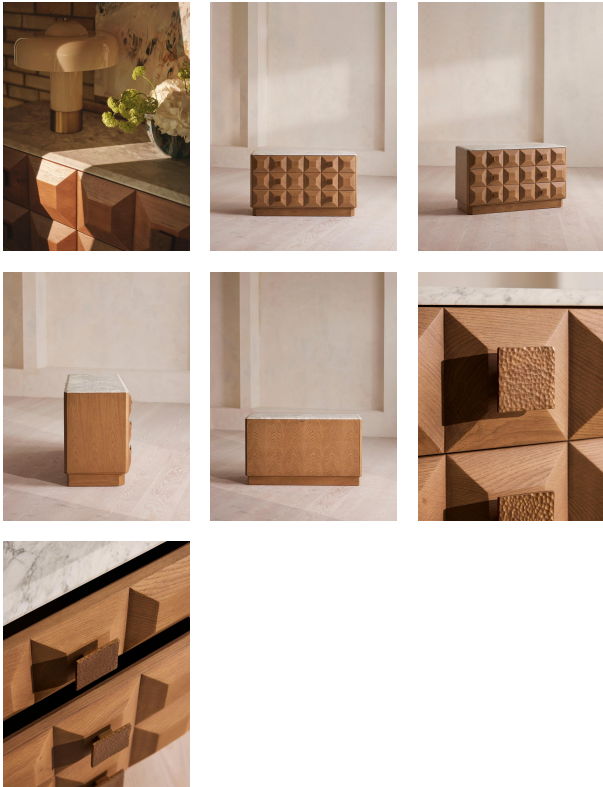

Marius Six Drawer Dresser, Arabescato Corchia Marble

£3,495

Regular

£2,971

Membership

Product details

Our Marius six-drawer dresser combines a honed Arabescato Corchia marble with a solid oak relief geometric front.

The Arabescato Corchia marble top of this dresser has been sourced from Italy and is distinguished by a white background with unique grey veining, meaning no two surfaces will be the same. Hammered antique brass drawer handles add another material contrast to this design, inspired by our use of mixing finishes in the Houses.