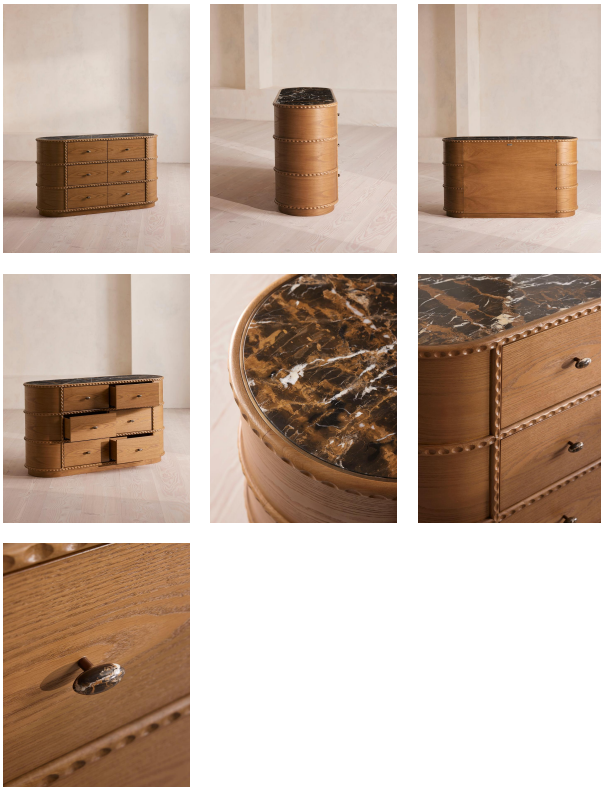

Pietro Six Drawer, Michelangelo Marble

£2,995

Regular

£2,546

Membership

Product details

Our Pietro six-drawer dresser has been crafted from a mid-tone stained oak. A combination of decorative details elevate its pill-shaped design, from the Michelangelo marble top and antique brass inlay to carved wooden accents.

Michelangelo black marble is sourced from Pakistan and distinguished by flecks of gold and intense white veining, with no two pieces of stone the same. This dresser also comes in a co-ordinating bedside table.

Dimensions

Product dimensions: H84 x W149 x D50cm / H33 x W59 x D20"

Product weight: 114kg / 251.3lbs

Packaged or boxed dimensions: H114 x W164 x D65cm / H44.9 x W64.6 x D25.6"

Packaged or boxed weight: 132kg / 291lbs