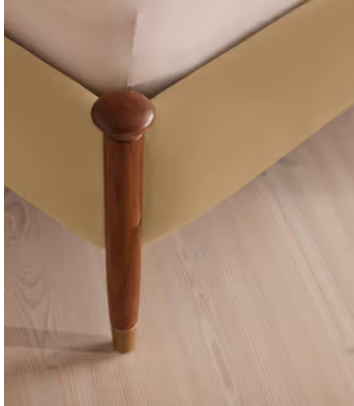

SOHO HOME

Paolo Bed, Emperor, Velvet, Camel

£4,495 Regular price

£3,821 Member price

Taking cues from the bedrooms at Soho House Rome, our Paolo bed displays clean lines, accented with upholstered velvet panels to the headboard and sides for rich pops of colour. Solid walnut uprights with brass cap detail add a vintage-inspired touch. Pair with warm tones and soft textiles to make this piece the focal point of your bedroom.

Details

Assembly required: Yes

Clearance: 24cm

Composition: Walnut Wood, Poplar Wood, Plywood, Walnut Veneer, Velvet and Brass

Fabric: Velvet

Feet: Plastic glide

Filling: Foam

Footboard dimensions: H57 x W222 x D10cm

Frame: Walnut wood

Hardware: Brass feet

Headboard dimensions: H147 x W222 x D10cm

Mattress size: UK Emperor

Removable legs: No

Care instructions: Professional upholstery cleaning

Available in 5 velvets

Camel