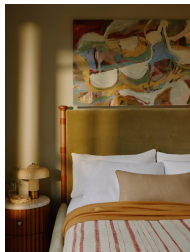

Paolo Bed, Emperor, Velvet, Lichen

£4,495 Regular

£3,821 Membership

Available in

	Velvet Lichen		Velvet Rust
	Velvet Camel		Velvet Royal Blue
	Velvet Porcelain		Velvet Mustard
	Velvet Olive		Velvet Taupe
	Velvet Antique Rose		Velvet Grey Blue

Sizes

Super King, Double, King, Emperor

Product details

Taking cues from the bedrooms at Soho House Rome, our Paolo bed displays clean lines, accented with upholstered velvet panels to the headboard and sides for rich pops of colour. Solid walnut uprights with brass cap detail add a vintage-inspired touch. Pair with warm tones and soft textiles to make this piece the focal point of your bedroom.

* Box 3 : H54 x W230 x D32cm / H21.3 x W90.6 x D12.6"

Details

Assembly required: Yes
Care instructions: Professional upholstery cleaning
Clearance: 24cm
Composition: Walnut Wood, Poplar Wood, Plywood, Walnut Veneer, Velvet and Brass
Fabric: Velvet
Feet: Plastic glide
Filling: Foam
Footboard dimensions: H57 x W222 x D10cm
Frame: Walnut wood
Hardware: Brass feet
Headboard dimensions: H147 x W222 x D10cm
Mattress size: UK Emperor
Removable legs: No