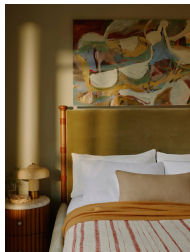

Paolo Bed, Double, Velvet, Lichen Uk

£3,795

Regular

£3,226

Membership

Available in

Velvet Lichen	Velvet Antique Rose
Velvet Taupe	Velvet Grey Blue
Velvet Mustard	Velvet Royal Blue
Velvet Porcelain	Velvet Camel
Velvet Olive	Velvet Rust

Sizes

Super King, Double, King, Emperor

Product details

Taking cues from the bedrooms at Soho House Rome, our Paolo bed displays clean lines, accented with upholstered velvet panels to the headboard and sides for rich pops of colour. Solid walnut uprights with brass cap detail add a vintage-inspired touch. Pair with warm tones and soft textiles to make this piece the focal point of your bedroom.

Dimensions

Product dimensions: H147 x W173 x D223cm / H57.9 x W50.3 x D87.7"

Product weight: 104kg / 229.3lbs

Number of boxes: 3

* Box 1 : H73 x W186 x D21cm / H28.7 x W73.2 x D8.3"

* Box 2 : H163 x W186 x D20cm / H64.2 x W73.2 x D7.9"

* Box 3 : H52 x W230 x D32cm / H20.5 x W90.6 x D12.6"