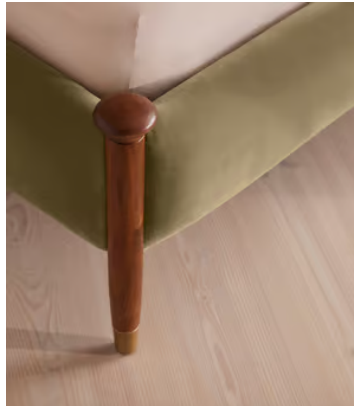

SOHO HOME

Paolo Bed, Super King, Velvet, Lichen

£4,295 Regular price

£3,651 Member price

Taking cues from the bedrooms at Soho House Rome, our Paolo bed displays clean lines, accented with upholstered velvet panels to the headboard and sides for rich pops of colour. Solid walnut uprights with brass cap detail add a vintage-inspired touch. Pair with warm tones and soft textiles to make this piece the focal point of your bedroom.

Please note: leather is a natural material, so expect to see wrinkles, veining, colour and grain variation, all of which contribute to the beauty of the hide.

Dimensions

Dimensions: H147 x W203 x D223cm / H57.9 x W79.8 x D87.7"