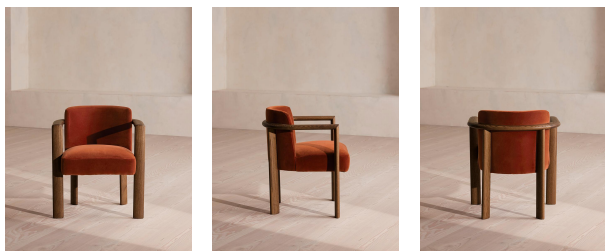

SOHO HOME

Aria Dining Chair, Velvet, Rust

£746 Regular

£597 Membership

Product details

Italian craftsmanship and comfort combine to create the Aria dining chair, where a curved solid ash frame is complemented by rich velvet upholstery. Finger joint detail and an aged mid-tone stain give this piece a lived-in feel, while taking its design cues from Soho House Rome. The laid-back silhouette is ideal for those who prefer relaxed dining and hosting.

Dimensions

Product dimensions: H75 x W62 x D59cm / H30 x W24 x D23"

Product weight: 9.3kg / 20.5lbs

Packaged or boxed dimensions: H78 x W69 x D69cm / H30.7 x W27.2 x D27.2"

Packaged or boxed weight: 13kg / 28.7lbs

Details

Arm height: 65cm

Assembly required: No

Care instructions: Professional upholstery cleaning only

Composition: Frame: Ash. Fabric: 80% Polyester, 10%rylic, 10% Cotton.

Fabric: Velvet

Feet: Ash

Filling: Foam

Frame: Ash wood

Removable cushions: No

Removable legs: No

Seat depth: 48.5cm

Seat height: 47cm

Seat width: 48cm