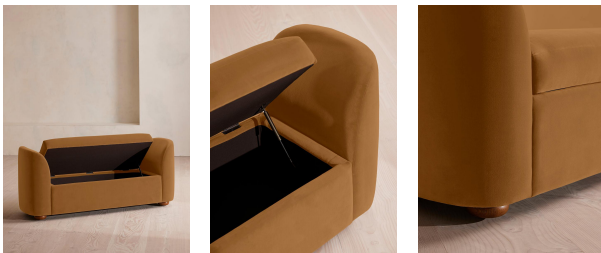

### Product details

Ideal for placing at the end of the bed as additional storage or seating, our Athena bench has curved, tapered arms with space under the seat to keep your possessions. Upholstered in rich velvet, this piece echoes the 1960s-style interiors of White City House.

### Dimensions

Product dimensions: H67 x W161 x D50cm / H27 x W64 x D20"

Product weight: 44.7kg / 98.5lbs

Packaged or boxed dimensions: H80 x W226 x D102cm / H31.5 x W89 x D40.2"

Packaged or boxed weight: 120kg / 264.6lbs