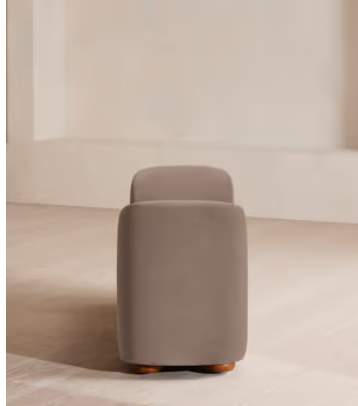

SOHO HOME

Athena Bench, Velvet, Taupe

£1,295 Regular price

£1,101 Member price

Ideal for placing at the end of the bed as additional storage or seating, our Athena bench has curved, tapered arms with space under the seat to keep your possessions. Upholstered in rich velvet, this piece echoes the 1960s-style interiors of White City House.

Dimensions

Dimensions: H67 x W161 x D50cm / H27 x W64 x D20"

Weight: 120kg / 264.6lbs

Packaged dimensions: H80 x W226 x D102cm / H31.5 x W89 x D40.2"

Packaged weight: 120kg / 264.6lbs

Details

Assembly required: No

Composition: 85% Cotton, 15% Polyester (100% Cotton Pile)

Feet: Oak

Filling: Foam, fibre

Frame: Oak and engineered hardwood

Removable cushions: Yes

Removable legs: No

Seat depth: 50cm

Seat height: 48cm

Seat width: 115cm

Care instructions: Professional Upholstery Cleaning only

Available in 10 velvets

Rust

Lichen

Camel

Royal Blue

Porcelain