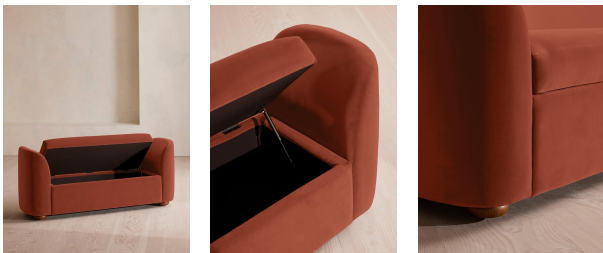

Athena Bench, Velvet, Rust

£1,295

Regular

£1,101

Membership

Available in

	Velvet Rust		Velvet Lichen
	Velvet Camel		Velvet Royal Blue
	Velvet Porcelain		Velvet Mustard
	Velvet Olive		Velvet Taupe
	Velvet Antique Rose		Velvet Grey Blue

Product details

Ideal for placing at the end of the bed as additional storage or seating, our Athena bench has curved, tapered arms with space under the seat to keep your possessions. Upholstered in rich velvet, this piece echoes the 1960s-style interiors of White City House.

Dimensions

Product dimensions: H67 x W161 x D50cm / H27 x W64 x D20"

Product weight: 44.7kg / 98.5lbs

Packaged or boxed dimensions: H80 x W226 x D102cm / H31.5 x W89 x D40.2"

Packaged or boxed weight: 120kg / 264.6lbs

Removable cushions: Yes

Removable legs: No

Seat depth: 50cm

Seat height: 48cm

Seat width: 115cm