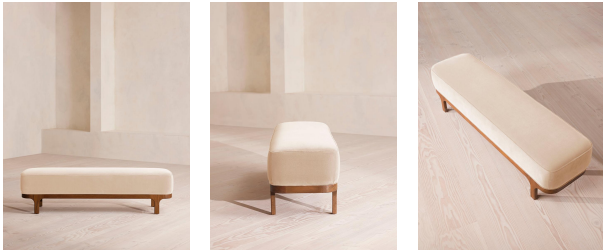

Belsa Bench, Velvet, Porcelain

£1,395

Regular

£1,186

Membership

Available in

	Velvet Porcelain		Velvet Camel
	Velvet Mustard		Velvet Olive
	Velvet Rust		Velvet Antique Rose
	Velvet Taupe		Velvet Royal Blue
	Velvet Lichen		Velvet Grey Blue

Product details

An extension of our Belsa bed range, this bench is ideal either in the hallway or at the end of the bed as an additional place to rest. A feather-wrapped cushion seat provides extra comfort, while rich velvet upholstery and a solid oak frame ties in with the scheme.

Dimensions

Product dimensions: H45 x W163 x D43cm / H18 x W64 x D17"

Product weight: 8kg / 17.6lbs

Packaged or boxed dimensions: H58 x W178 x D58cm / H22.8 x W70.1 x D22.8"

Packaged or boxed weight: 20kg / 44.1lbs

Removable cushions: No

Removable legs: No

Seat depth: 43cm

Seat height: 45cm

Seat width: 163cm