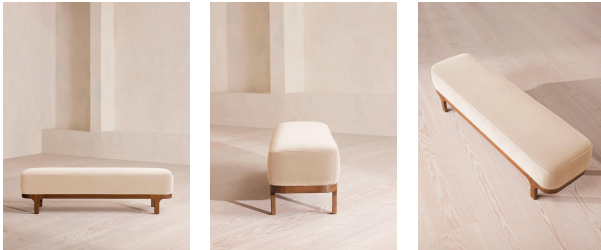

Belsa Bench, Velvet, Porcelain

£1,395

Regular

£1,186

Membership

Available in

	Velvet Porcelain		Velvet Camel
	Velvet Mustard		Velvet Olive
	Velvet Rust		Velvet Antique Rose
	Velvet Taupe		Velvet Royal Blue
	Velvet Lichen		Velvet Grey Blue

Product details

An extension of our Belsa bed range, this bench is ideal either in the hallway or at the end of the bed as an additional place to rest. A feather-wrapped cushion seat provides extra comfort, while rich velvet upholstery and a solid oak frame ties in with the scheme.

Dimensions

Product dimensions: H45 x W163 x D43cm / H18 x W64 x D17"

Product weight: 8kg / 17.6lbs

Packaged or boxed dimensions: H58 x W178 x D58cm / H22.8 x W70.1 x D22.8"

Packaged or boxed weight: 20kg / 44.1lbs

Removable cushions: No

Removable legs: No

Seat depth: 43cm

Seat height: 45cm

Seat width: 163cm