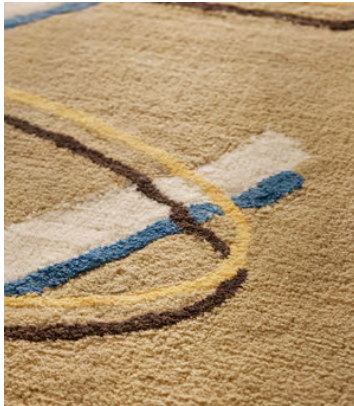

SOHO HOME

Rambla Rug, 200 x 300cm

~~£1,645~~ £1,234 Regular price

~~£1,398~~ £987 Member price

An pattern of abstract lines creates a modern and simplistic look when it comes to our Rambla rug.

Hand-tufted by a skilled community of artisans in India, the Rambla rug is crafted from a blend of wool and viscose pile, delivering comfort underfoot and a soft shine in its appearance. The soft earthy tones layer back against our made-to-order upholstery colour palette.

Dimensions

Dimensions: H200 x W300 x D1cm / H6'7" x W9'10" x D0.4"

Weight: 26kg / 57.3lbs

Packaged weight: 26kg / 57.3lbs

Details

Composition: Pile: 72% Viscose, 28% Wool Base: 57% Cotton, 36% Polyester, 7% Viscose Overall: 68% Viscose, 26% Wool, 4% Cotton, 2% Polyester