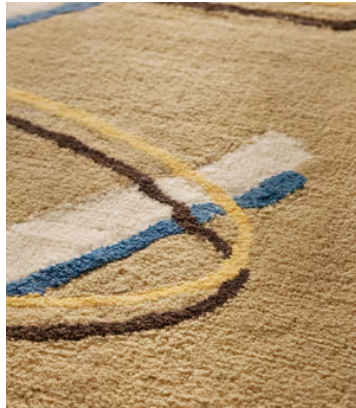

SOHO HOME

Rambla Rug, 170 x 240cm

~~£1,095~~ £821 Regular price

~~£931~~ £657 Member price

An pattern of abstract lines creates a modern and simplistic look when it comes to our Rambla rug.

Hand-tufted by a skilled community of artisans in India, the Rambla rug is crafted from a blend of wool and viscose pile, delivering comfort underfoot and a soft shine in its appearance. The soft earthy tones layer back against our made-to-order upholstery colour palette.

Dimensions

Dimensions: H170 x W240 x D1cm / H5'7" x W7'10" x D0.4"

Weight: 17kg / 37.5lbs

Packaged weight: 17kg / 37.5lbs

Details

Composition: Pile: 72% Viscose, 28% Wool Base: 57% Cotton, 36% Polyester, 7% Viscose Overall: 68% Viscose, 26% Wool, 4% Cotton, 2% Polyester