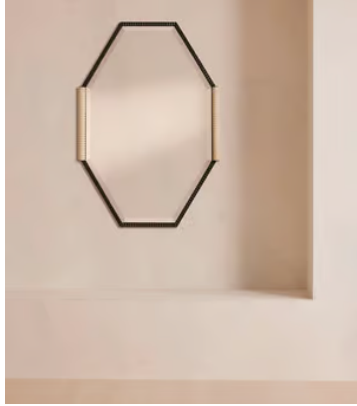

SOHO HOME

Welton Mirror

£850 Regular price

£723 Member price

An angular frame carved from antique, blackened brass is trimmed with honed travertine sides.

The Welton mirror's octagonal frame is created from antique black brass. Drawing inspiration from the interiors of Soho House Mumbai, its sides are detailed with honed Royal Diana marble that's characterised by ribbed detailing.

Dimensions

Dimensions: H110 x W75 x D4cm / H43.3 x W29.5 x D1.6"

Weight: 16kg / 35.3lbs

Details

Bathroom safe: Yes

Wall fixtures included: No

Wall leaning only: No

Watertight: Yes