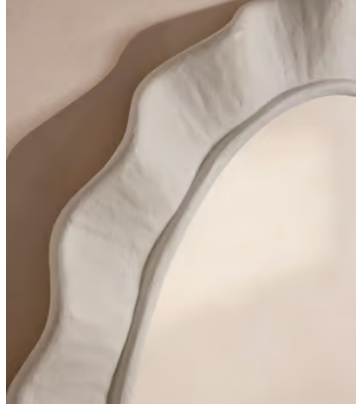

## Callie Mirror

£1,195 Regular price

£1,016 Member price

Hand-applied plaster adds a natural, textural finish to a wavy border.

Inspired by the locally sourced and made pieces throughout Soho House Mumbai, the wavy, irregular border of our Callie mirror is accentuated by plaster applied by hand for an organic, textural finish. This style is suitable for use in the bathroom.