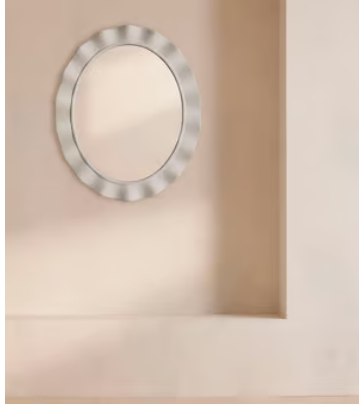

## Callie Mirror

£1,195 Regular price

£1,016 Member price

Hand-applied plaster adds a natural, textural finish to a wavy border.

Inspired by the locally sourced and made pieces throughout Soho House Mumbai, the wavy, irregular border of our Callie mirror is accentuated by plaster applied by hand for an organic, textural finish. This style is suitable for use in the bathroom.

### Dimensions

**Dimensions:** H92 x W77 x D7cm / H36.2 x W30.3 x D2.8"

**Weight:** 11kg / 24.3lbs