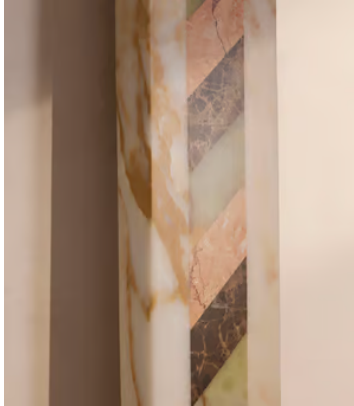

## Charli Mirror

£2,250 Regular price

£1,913 Member price

Dark Emperador, Gold Carrara and Rosa Tea marbles are arranged in both linear and diagonal formations to create a centrepiece.

Echoing the vibrant mix of marbles in Soho House Rome, the Charli floor-standing mirror is pieced together from green onyx stone and contrasting Spanish Dark Emperador, Gold Carrara and Rosa Tea marbles in a diagonal formation. This centrepiece is designed to coordinate with our Charli coffee and dining tables.