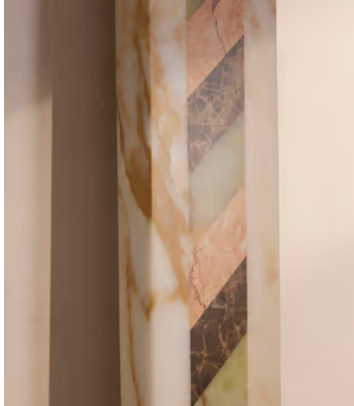

SOHO HOME

Charli Mirror

£2,250 Regular price

£1,913 Member price

Dark Emperador, Gold Carrara and Rosa Tea marbles are arranged in both linear and diagonal formations to create a centrepiece.

Echoing the vibrant mix of marbles in Soho House Rome, the Charli floor-standing mirror is pieced together from green onyx stone and contrasting Spanish Dark Emperador, Gold Carrara and Rosa Tea marbles in a diagonal formation. This centrepiece is designed to coordinate with our Charli coffee and dining tables.