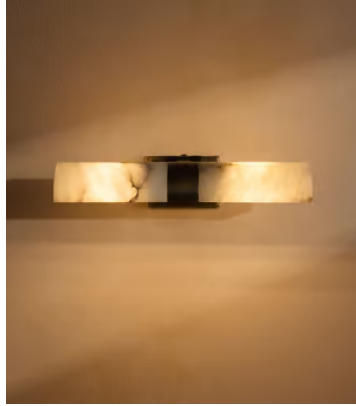

SOHO HOME

Andro Picture Light, 12.6 Inch Head

£495 Regular price

£421 Member price

Mounted on a blackened brass frame, honed alabaster shades can be adjusted to direct the light onto your artworks.

Inspired by the styles that illuminate the artworks in Little House Balham, our Andros picture light is designed to showcase your own collection. Concealed bulbs are housed within a cylindrical alabaster shade, then mounted onto a blackened brass arm made to sit above wall-mounted pieces.

Dimensions

Dimensions: H7.4 x W32 x D20cm / H3 x W13 x D8"

Weight: 2kg / 4.4lbs

Packaged weight: 2kg / 4.4lbs

Details

Assembled size: H8 x W32 x D20cm

Assembly required: Yes

Bulb required: E14/2