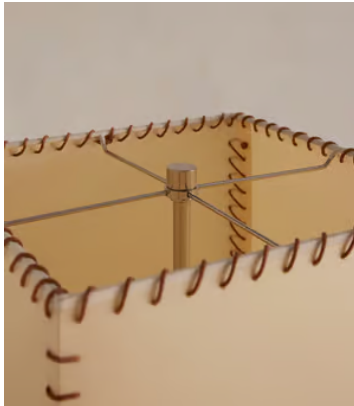

## Ashdown Floor Lamp, US

£1,195 Regular price

£1,016 Member price

A fluted base in mirrored chrome is subtly complemented by a tapered parchment shade.

Inspired by the styles in White City House, the Ashdown floor lamp has a conical base crafted from polished chrome. At the top, a long, tapered shade mirrors the shape of the base while providing subtle contrast with squared edges. A dimmer function allows you to adapt the light to suit the occasion.

### Dimensions

**Dimensions:** H160 x W44 x D44cm / H63 x W17 x D17"

**Weight:** 10.7kg / 23.6lbs

**Number of boxes:** 2

### Details

**Assembled size:** H63 x W17 x D17"

**Assembly required:** Yes

**Base dimensions:** H27 x W8.3"

**Bulb required:** 2 / E26

**Bulb style:** Tala 6W Globe LED

**Bulb(s) included:** No

**Dimmable:** Yes, all portable lighting comes with an inline dimmer switch