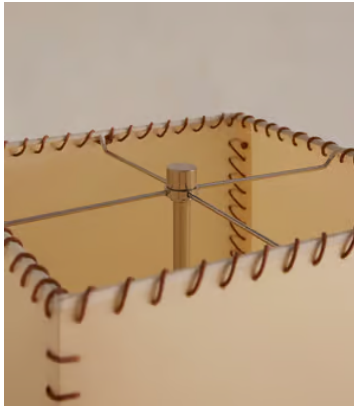

SOHO HOME

Ashdown Floor Lamp

£1,195 Regular price

£1,016 Member price

Quilted maple, Napoli Green marble and a hand-pleated parchment shade pay tribute to the mixed materials throughout our Houses.

The solid, cylindrical base of our Yazarine table lamp is pieced together from a mix of quilted maple wood and Napoli Green marble. A classic conical shade is crafted from hand-pleated parchment to let the light shine through. Adjust the mood by using the integral dimmer function.

Dimensions

Dimensions: H160 x W44 x D44cm / H63 x W17 x D17"

Weight: 10.7kg / 23.6lbs

Number of boxes: 2

Details

Assembly required: Yes

Base dimensions: H70 x W21cm

Bulb required: 2 / E27

Bulb(s) included: No

Dimmable: Yes, all portable lighting comes with an inline dimmer switch

Electrician required: No

IP Rating: IP20

Shade dimensions: H72 x W44cm

Voltage: 220-240V

Care instructions: Clean with a soft dry cloth only. Do not use polishing agents, harsh chemicals or abrasive cleaners as they may damage the finish. Always switch off the electricity supply before cleaning.