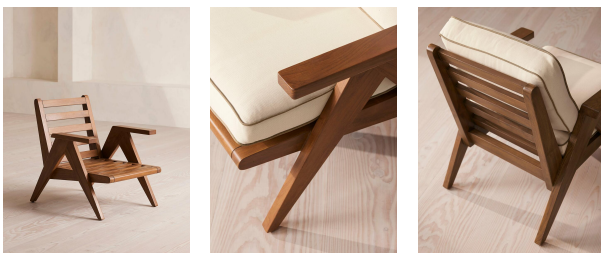

Dimensions

Product dimensions: H76 x W66 x D75cm / H30 x W26 x D30"

Product weight: 20kg / 44.1lbs

Number of boxes: 2