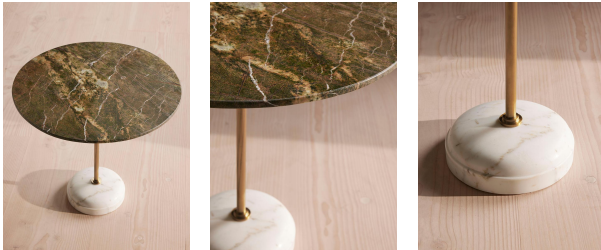

Green

Sizes

Large

Product details

A solid Verde Bosque marble top and Banswara white marble base with unique veining means no two Fleet side tables are the same.

Inspired by 180 House, this statement design showcases a contemporary mix of materials; from the combination of marbles sourced from India, to the central stem in antique brass.

wool.

Clearance: 42.5cm

Composition: Verde Bosque Marble and Stainless Steel

Feet: Felt

Frame: Stainless Steel

Hardware: Satin marble finish and antique brass

Material: Verde Bosque Marble and Stainless Steel