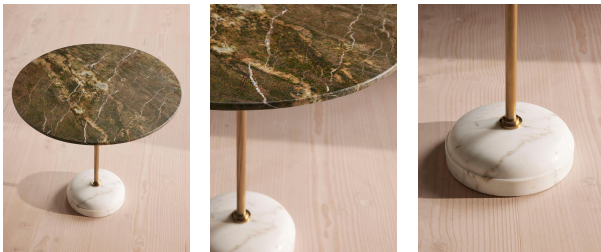

### Available in

Natural

Grey

Green

### Sizes

Large

### Product details

A solid Verde Bosque marble top and Banswara white marble base with unique veining means no two Fleet side tables are the same.

Inspired by 180 House, this statement design showcases a contemporary mix of materials; from the combination of marbles sourced from India, to the central stem in antique brass.