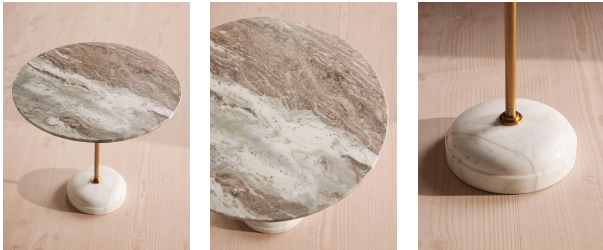

### Available in

Natural

Grey

Green

### Sizes

Large

### Product details

A solid Terra Bianca marble top and Banswara white marble base with unique veining means no two Fleet side tables are the same.

Inspired by 180 House, this statement design showcases a contemporary mix of materials; from the combination of marbles sourced from India, to the central stem in antique brass.