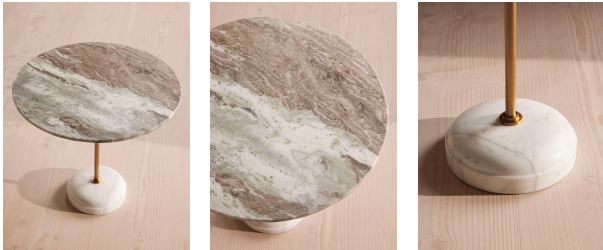

Green

Sizes

Large

Product details

A solid Terra Bianca marble top and Banswara white marble base with unique veining means no two Fleet side tables are the same.

Inspired by 180 House, this statement design showcases a contemporary mix of materials; from the combination of marbles sourced from India, to the central stem in antique brass.