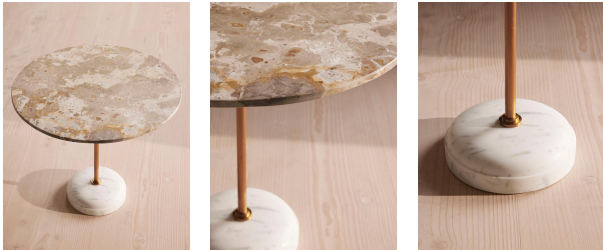

Green

Sizes

Large

Product details

A solid Kapri marble top and Banswara white marble base with unique veining means no two Fleet side tables are the same.

Inspired by 180 House, this statement design showcases a contemporary mix of materials; from the combination of marbles sourced from India, to the central stem in antique brass.