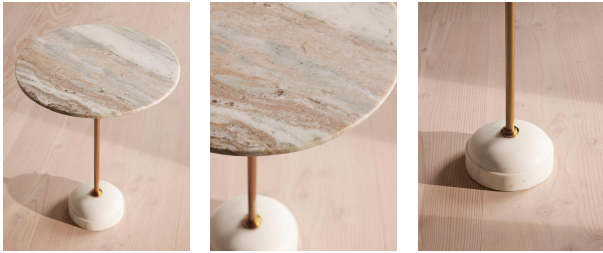

Green

Product details

A solid Terra Bianca marble top and Banswara white marble base with unique veining means no two Fleet side tables are the same.

Inspired by 180 House, this statement design showcases a contemporary mix of materials; from the combination of marbles sourced from India, to the central stem in antique brass.

Dimensions

Product dimensions: H51 x W40 x D40cm / H20 x W16 x D16"

Product weight: 14kg / 30.9lbs

Packaged or boxed dimensions: H80 x W51 x D22cm / H31.5 x W20.1 x D8.7"

Packaged or boxed weight: 19kg / 41.9lbs