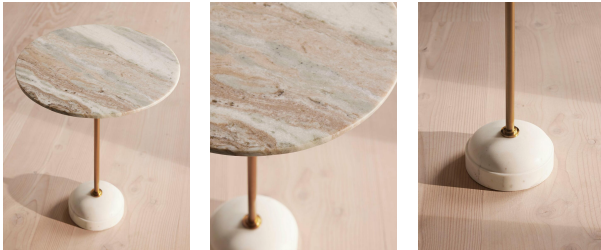

### Available in

Natural

Grey

Green

### Product details

Our Fleet side table features a Terra Bianca marble top, characterised by a white base with intricate brown and grey veining.

A central stem in antique brass and satin finishes elevate this marble design through a contemporary mix of materials, while referencing similar finishes seen in 180 House.