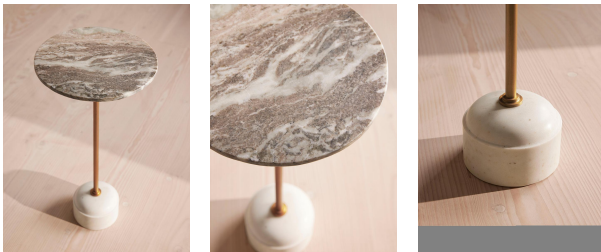

Fleet Side Table, Small, Terra Bianca Marble

£295

Regular

£251

Membership

Available in

Natural

Grey

Green

Product details

A solid Terra Bianca marble top and Banswara white marble base with unique veining means no two Fleet side tables are the same.

Inspired by 180 House, this statement design showcases a contemporary mix of materials; from the combination of marbles sourced from India, to the central stem in antique brass.

wool.

Clearance: 57.5cm

Composition: Terra Bianca Marble and Stainless Steel

Feet: Felt

Frame: Stainless Steel

Hardware: Satin marble finish and antique brass

Material: Terra Bianca Marble and Stainless Steel