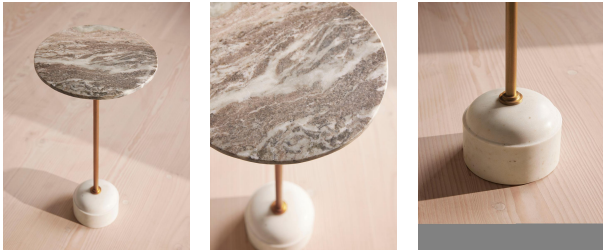

Fleet Side Table, Small, Terra Bianca Marble

£295

Regular

£251

Membership

Available in

Natural

Grey

Green

Product details

A solid Terra Bianca marble top and Banswara white marble base with unique veining means no two Fleet side tables are the same.

Inspired by 180 House, this statement design showcases a contemporary mix of materials; from the combination of marbles sourced from India, to the central stem in antique brass.

wool.

Clearance: 57.5cm

Composition: Terra Bianca Marble and Stainless Steel

Feet: Felt

Frame: Stainless Steel

Hardware: Satin marble finish and antique brass

Material: Terra Bianca Marble and Stainless Steel