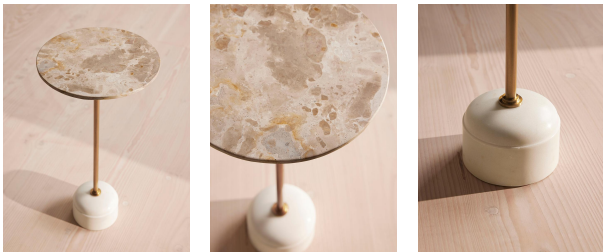

Fleet Side Table, Small, Kapri Marble

£295

Regular

£251

Membership

Available in

Natural

Grey

Green

Product details

A solid Kapri marble top and Banswara white marble base with unique veining means no two Fleet side tables are the same.

Inspired by 180 House, this statement design showcases a contemporary mix of materials; from the combination of marbles sourced from India, to the central stem in antique brass.

Dimensions

Product dimensions: H60 x W30 x D30cm / H24 x W12 x D12"

Product weight: 11kg / 24.3lbs

Packaged or boxed dimensions: H65 x W45 x D18cm / H25.6 x W17.7 x D7.1"

Packaged or boxed weight: 15kg / 33.1lbs