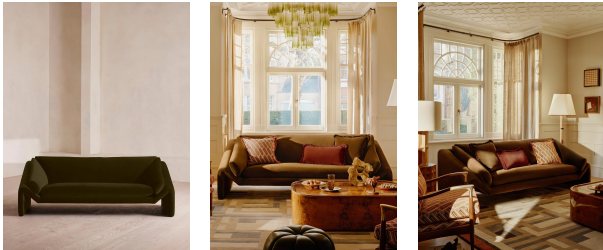

Amble Three Seater Sofa, Velvet, Olive

£3,495

Regular

£2,971

Membership

Available in

- | | | | |
|---|---------------------|---|-------------------|
|  | Velvet Rust |  | Velvet Lichen |
|  | Velvet Camel |  | Velvet Royal Blue |
|  | Velvet Porcelain |  | Velvet Mustard |
|  | Velvet Olive |  | Velvet Taupe |
|  | Velvet Antique Rose |  | Velvet Grey Blue |

Product details

Our Amble three-seater sofa shines a light on contemporary seating. A suspended frame gives the illusion of a floating seat, with padded arm cushions to soften the angular lines and add comfort. Upholstered in velvet, this particular style echoes the rich colours and interiors of 180 House.