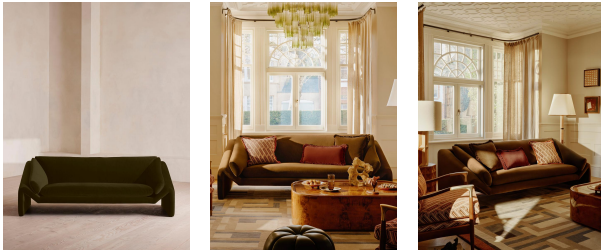

## Amble Three Seater Sofa, Velvet, Olive

£3,495

Regular

£2,971

Membership

### Product details

Our Amble three-seater sofa shines a light on contemporary seating. A suspended frame gives the illusion of a floating seat, with padded arm cushions to soften the angular lines and add comfort. Upholstered in velvet, this particular style echoes the rich colours and interiors of 180 House.