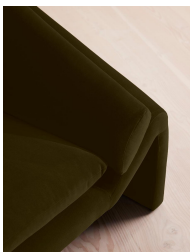

Amble Three Seater Sofa, Velvet, Olive

£3,495

Regular

£2,971

Membership

Available in

- | | | | |
|---|---------------------|---|-------------------|
|  | Velvet Rust |  | Velvet Lichen |
|  | Velvet Camel |  | Velvet Royal Blue |
|  | Velvet Porcelain |  | Velvet Mustard |
|  | Velvet Olive |  | Velvet Taupe |
|  | Velvet Antique Rose |  | Velvet Grey Blue |

Product details

Our Amble three-seater sofa shines a light on contemporary seating. A suspended frame gives the illusion of a floating seat, with padded arm cushions to soften the angular lines and add comfort. Upholstered in velvet, this particular style echoes the rich colours and interiors of 180 House.

Filling: Foam, fiber and feather

Frame: Oak and engineered hardwood

Removable cushions: Yes

Removable legs: No

Seat depth: 69cm

Seat height: 48cm

Seat width: 159cm