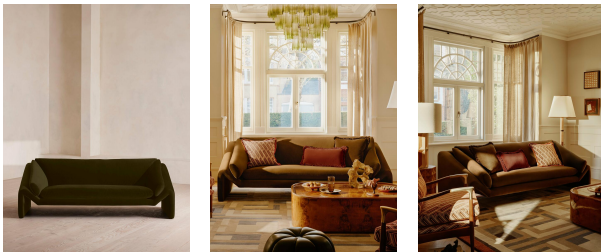

Amble Three Seater Sofa, Velvet, Olive

£3,495

Regular

£2,971

Membership

Available in

Product details

Our Amble three-seater sofa shines a light on contemporary seating. A suspended frame gives the illusion of a floating seat, with padded arm cushions to soften the angular lines and add comfort. Upholstered in velvet, this particular style echoes the rich colours and interiors of 180 House.

- Three-seater sofa
- Upholstered in cotton velvet
- Available in a range of colours
- Suspended frame
- Padded arm cushions
- Inspired by 180 House

Dimensions

Product dimensions: H78 x W221 x D97cm / H31 x W87 x D38"

Product weight: 70kg / 154.3lbs

Packaged or boxed dimensions: H80 x W226 x D102cm / H31.5 x W89 x D40.2"

Packaged or boxed weight: 120kg / 264.6lbs