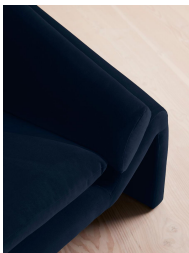

### Product details

Our Amble three-seater sofa shines a light on contemporary seating. A suspended frame gives the illusion of a floating seat, with padded arm cushions to soften the angular lines and add comfort. Upholstered in velvet, this particular style echoes the rich colours and interiors of 180 House.

Feet: Oak

Filling: Foam, fiber and feather

Frame: Oak and engineered hardwood

Removable cushions: Yes

Removable legs: No

Seat depth: 69cm

Seat height: 48cm

Seat width: 159cm