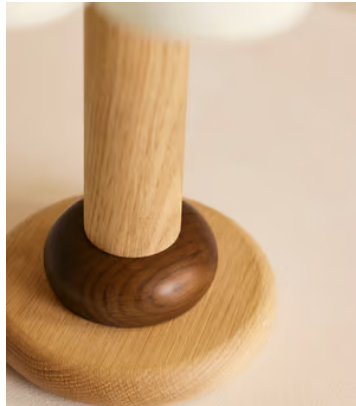

## Ferguson Table Lamp, Neutral

£275 Regular price

£234 Member price

The lacquered oak stem of this table lamp is topped with a scalloped linen shade.

The design details of 180 House inspired the silhouette of the Ferguson table lamp. Its classic shape pairs a high-shine, stained base with a light linen shade.