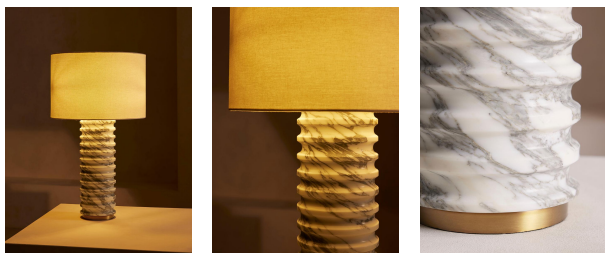

SOHO HOME

Casper Table Lamp, Arabescato Corchia

£895 Regular

£761 Membership

Product details

Carved from solid marble, this lamp's column-style silhouette is topped with a linen shade.

Carved from solid Arabescato marble to mirror the interiors of Soho House Rome, the textural base of the Casper table lamp is perched on an antiqued brass plinth.