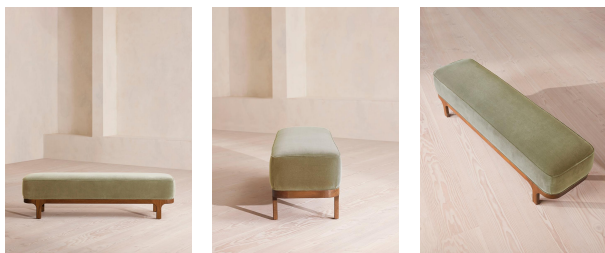

Belsa Bench, Velvet, Lichen

£970 Regular

£776 Membership

Available in

	Velvet Porcelain		Velvet Camel
	Velvet Mustard		Velvet Olive
	Velvet Rust		Velvet Antique Rose
	Velvet Taupe		Velvet Royal Blue
	Velvet Lichen		Velvet Grey Blue

Product details

An extension of our Belsa bed range, this bench is ideal either in the hallway or at the end of the bed as an additional place to rest. A plump cushion seat provides extra comfort, while rich velvet upholstery and a solid oak frame ties in with the scheme.

Dimensions

Product dimensions: H40 x W185 x D76cm / H16 x W73 x D30"

Product weight: 22kg / 48.5lbs

Packaged or boxed dimensions: H92 x W213 x D28cm / H36.2 x W83.9 x D11"

Packaged or boxed weight: 29kg / 63.9lbs

Details

Care instructions: Professional upholstery cleaning

Composition: Frame: Engineered Hardwood; Foot: Steel; Filling: Foam with fibre; Fabric: velvet; Composition: 7% cotton, 26% Polyester
Fabric: Velvet