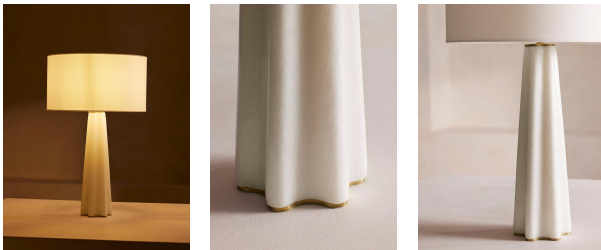

### Product details

A solid base carved from white alabaster is softened by a wavy silhouette.

The Verano table lamp's alabaster base is scalloped at the bottom to create undulating curves around its tapered silhouette. At the top, antiqued brass hardware holds an ivory shade in place to mirror the bedroom schemes at Soho House Hong Kong.