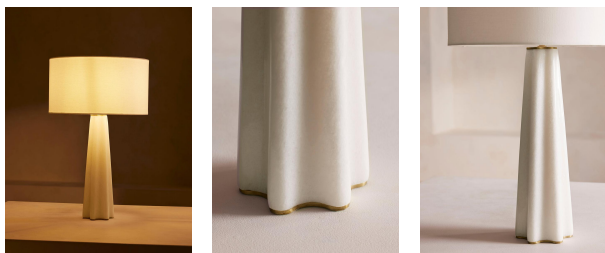

Verano Table Lamp, Extra Large

£448 Regular

£358 Membership

Product details

A solid base carved from white alabaster is softened by a waved silhouette. The Verano table lamp's alabaster base is scalloped at the bottom to create undulating curves around its tapered silhouette. At the top, antiqued brass hardware holds an ivory shade in place to mirror the bedroom schemes at Soho House Hong Kong.

Dimensions

Product dimensions: H85 x W17 x D17cm / H33 x W7 x D7"

Product weight: 15kg / 33.1lbs

Packaged or boxed dimensions: H85 x W54 x D54cm / H33.5 x W21.3 x D21.3"

Packaged or boxed weight: 15kg / 33.1lbs