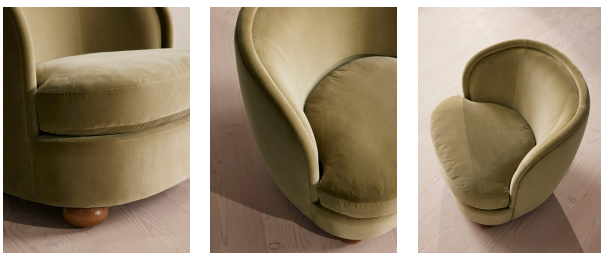

Blair Tub Armchair, Velvet, Lichen

£895 Regular

£761 Membership

Available in

 Velvet Lichen

Product details

Our Blair tub armchair is a classic and versatile interior designed to work in any room of the home. Inspired by Soho House 40 Greek Street, rich velvet upholstery is met with piped edges for a clean finish. Resting on solid oak bun feet, this piece also features a feather-wrapped seat cushion to provide optimum comfort when relaxing.

- Tub armchair
- Curved silhouette
- Fully upholstered in velvet
- Also available in other colours
- Oak bun feet
- Piped edges
- Feather-wrapped seat cushion
- Inspired by Soho House 40 Greek Street

Dimensions

Product dimensions: H84.5 x W64 x D75cm / H33.3 x W25.2 x D29.5"

Product weight: 15.6kg / 34.4lbs

Packaged or boxed dimensions: H79 x W75 x D80cm / H31 x W29.5 x D31.5"

Packaged or boxed weight: 23.6kg / 52lbs

Filling: Feather, foam and fibre

Frame: Birch frame with brass effect finish

Removable cushions: Yes

Removable legs: No

Seat depth: 45cm

Seat height: 46cm

Seat width: 56cm