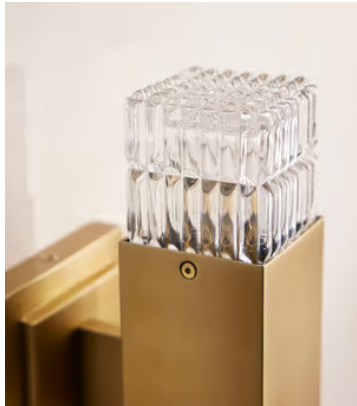

Available in 1 sizes

Short (H26 x W7 x D11cm / H10 x W3 x D4")