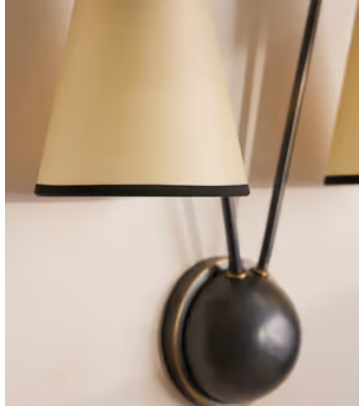

SOHO HOME

Clarke Wall Light, Blackened Brass

£295 Regular price

£251 Member price

A pair of coned shades let the light shine through, held in place by a blackened brass frame.

The Clarke wall light's classic silhouette is inspired by Soho House Paris. Its coned parchment shades are trimmed with linen to let the light glow through.

Dimensions

Dimensions: H44 x W37 x D15cm / H17 x W15 x D6"

Weight: 1kg / 2.2lbs

Packaged dimensions: H24 x W35 x D49cm / H9.4 x W13.8 x D19.3"

Packaged weight: 1kg / 2.2lbs

Details

Assembly required: Yes

Bulb required: 2 / E14 / 4W Maximum

Bulb style: Tala 4W Candle LED

Bulb(s) included: No

Dimmable: Yes, please consult a qualified electrician regarding compatible bulbs for your dimmer switch system

Electrician required: Yes

Height adjustable: No