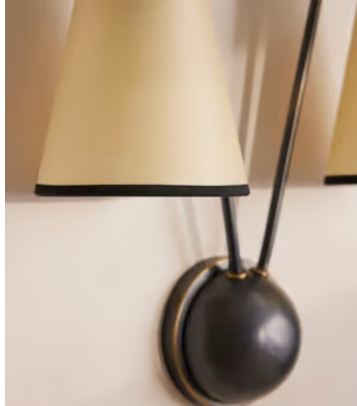

## Clarke Wall Light, Blackened Brass

£250 Regular price

£213 Member price

A pair of coned shades let the light shine through, held in place by a blackened brass frame.

The Clarke wall light's classic silhouette is inspired by Soho House Paris. Its coned parchment shades are trimmed with linen to let the light glow through.