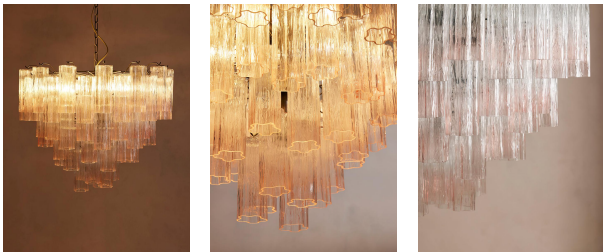

Dimensions

Product dimensions: H63 x W75 x D75cm / H25 x W30 x D30"

Product weight: 29kg / 63.9lbs

Packaged or boxed dimensions: H64 x W79 x D79cm / H25.2 x W31.1 x D31.1"

Packaged or boxed weight: 29kg / 63.9lbs