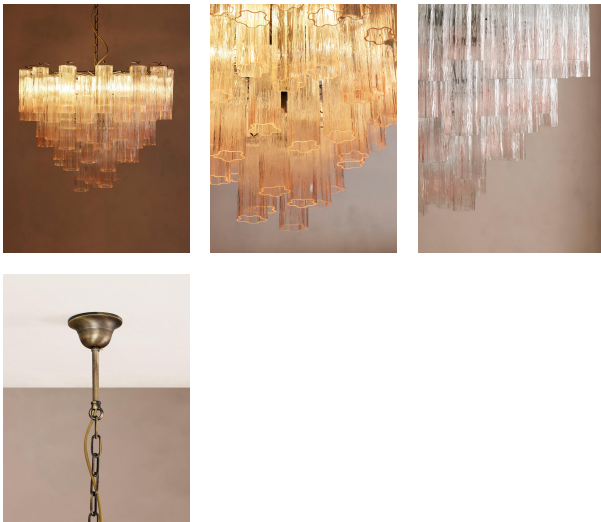

Dimensions

Product dimensions: H63 x W75 x D75cm / H25 x W30 x D30"

Product weight: 29kg / 63.9lbs

Packaged or boxed dimensions: H64 x W79 x D79cm / H25 x W31.1 x D31.1"

Packaged or boxed weight: 35.4kg / 78lbs