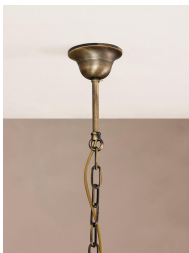

### Product details

You will see multiples of our Chiara chandeliers hanging in DUMBO House. Each one features dozens of pink ombre, scalloped glass tubular sections, which are hand-finished by skilled artisans. These create a beautiful variation of tonal colours to bring depth, texture and opulence to any living space. Hang in an entryway or living room for elevated drama.

### Dimensions

Product dimensions: H63 x W75 x D75cm / H25 x W30 x D30"

Product weight: 29kg / 63.9lbs

Packaged or boxed dimensions: H64 x W79 x D79cm / H25.2 x W31.1 x D31.1"

Packaged or boxed weight: 29kg / 63.9lbs